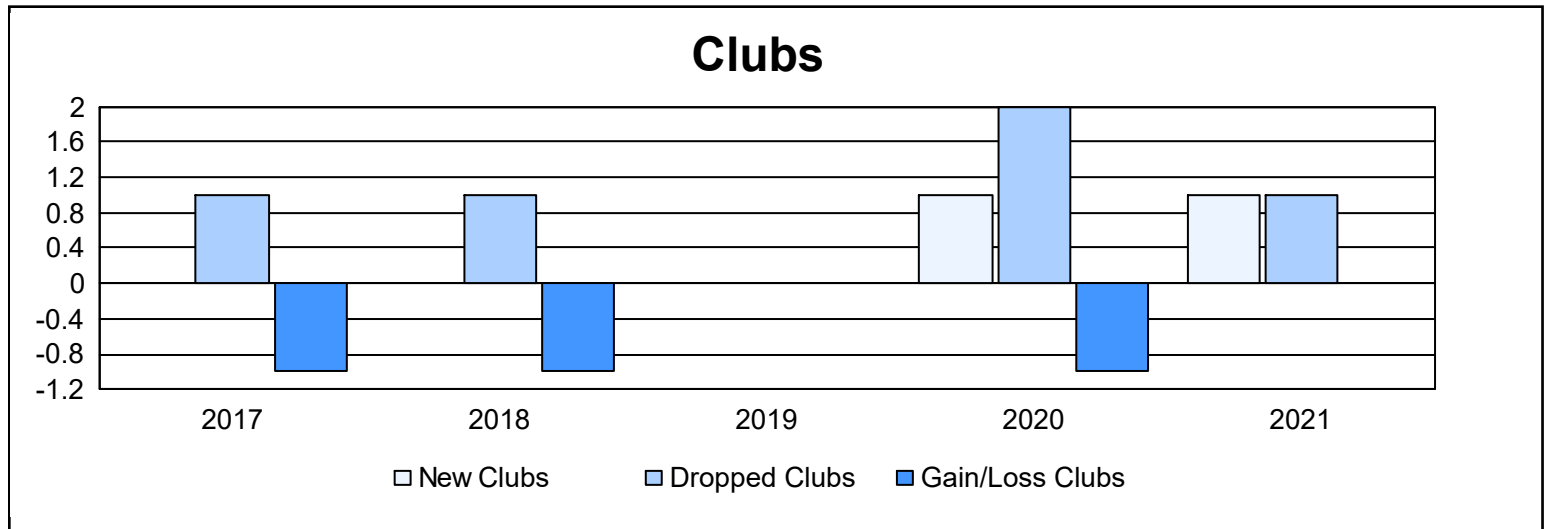

Year	New Clubs	Dropped Clubs	Gain/ Loss Clubs	New Members	Charter Members	Reinstate Members	Transfer Members	Total Member Added	Total Members Dropped	Gain/ Loss Members
2016-2017	0	1	-1	114	0	2	4	120	129	-9
2017-2018	0	1	-1	93	0	4	6	103	170	-67
2018-2019	0	0	0	75	0	1	7	83	118	-35
2019-2020	1	2	-1	76	35	7	8	126	146	-20
2020-2021	1	1	0	65	32	6	7	110	145	-35
<b>Average</b>	<b>0</b>	<b>1</b>	<b>-1</b>	<b>85</b>	<b>13</b>	<b>4</b>	<b>6</b>	<b>108</b>	<b>142</b>	<b>-33</b>

### Membership Composition June 2021 Cumulative