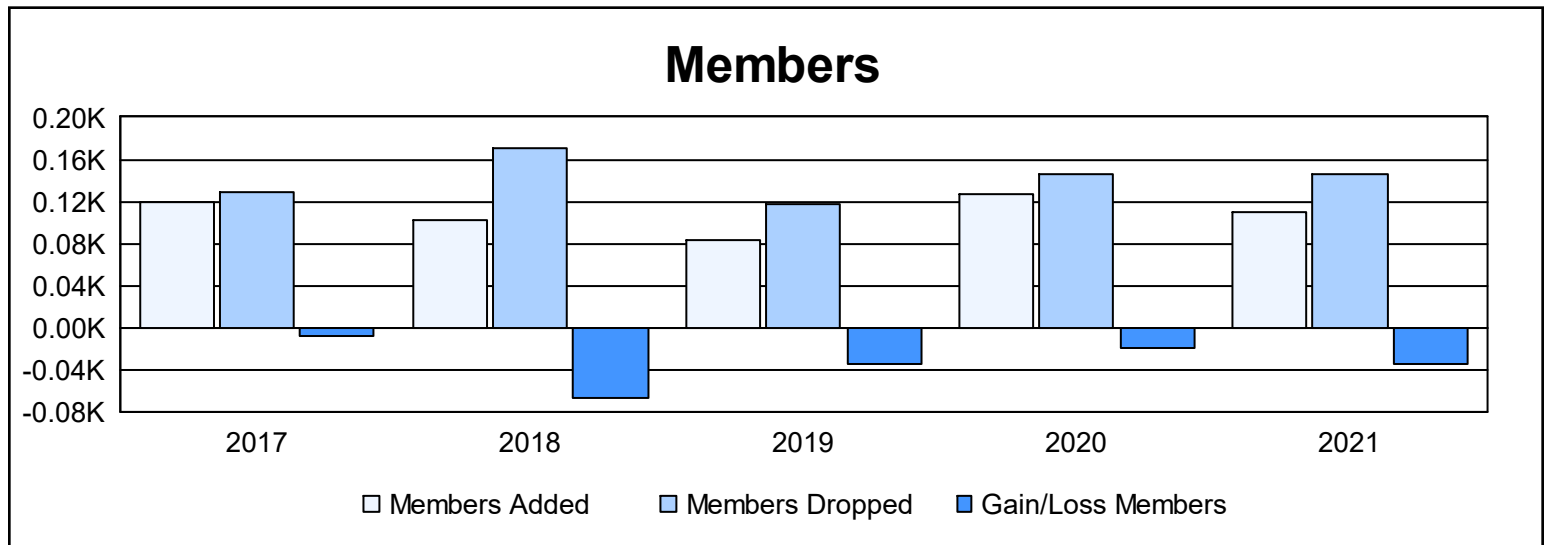

Year	New Clubs	Dropped Clubs	Gain/ Loss Clubs	New Members	Charter Members	Reinstate Members	Transfer Members	Total Member Added	Total Members Dropped	Gain/ Loss Members
2016-2017	0	1	-1	114	0	2	4	120	129	-9
2017-2018	0	1	-1	93	0	4	6	103	170	-67
2018-2019	0	0	0	75	0	1	7	83	118	-35
2019-2020	1	2	-1	76	35	7	8	126	146	-20
2020-2021	1	1	0	65	32	6	7	110	145	-35
<b>Average</b>	<b>0</b>	<b>1</b>	<b>-1</b>	<b>85</b>	<b>13</b>	<b>4</b>	<b>6</b>	<b>108</b>	<b>142</b>	<b>-33</b>

### Membership Composition June 2021 Cumulative